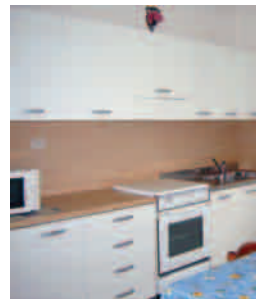

FREE BEACH

FREE ENTRANCE TO WATER PARK

ALL INCLUSIVE WEEKLY PRICES (EXCLUDING LINEN)						
PRICES IN EURO	A	B	C	D	E	
	08/05-12/06	12/06-03/07	03/07-31/07	31/07-07/08	07/08-21/08	
04/09-18/09	28/08-04/09	21/08-28/08				
TYPE B	455	680	815	970	1100	
DE.PTYPE A	360	560	765	915	1020	
DE.PTYPE D	475	715	900	1040	1235